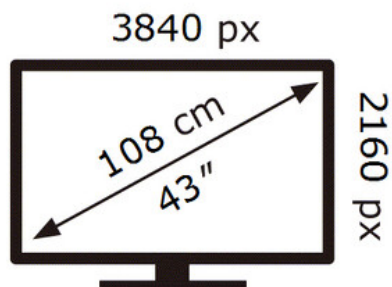

ENERGY

SAMSUNG

QE43LS05TAU

115 kWh/1000h

ABCDEF **G**

135 kWh/1000h

2019/2013